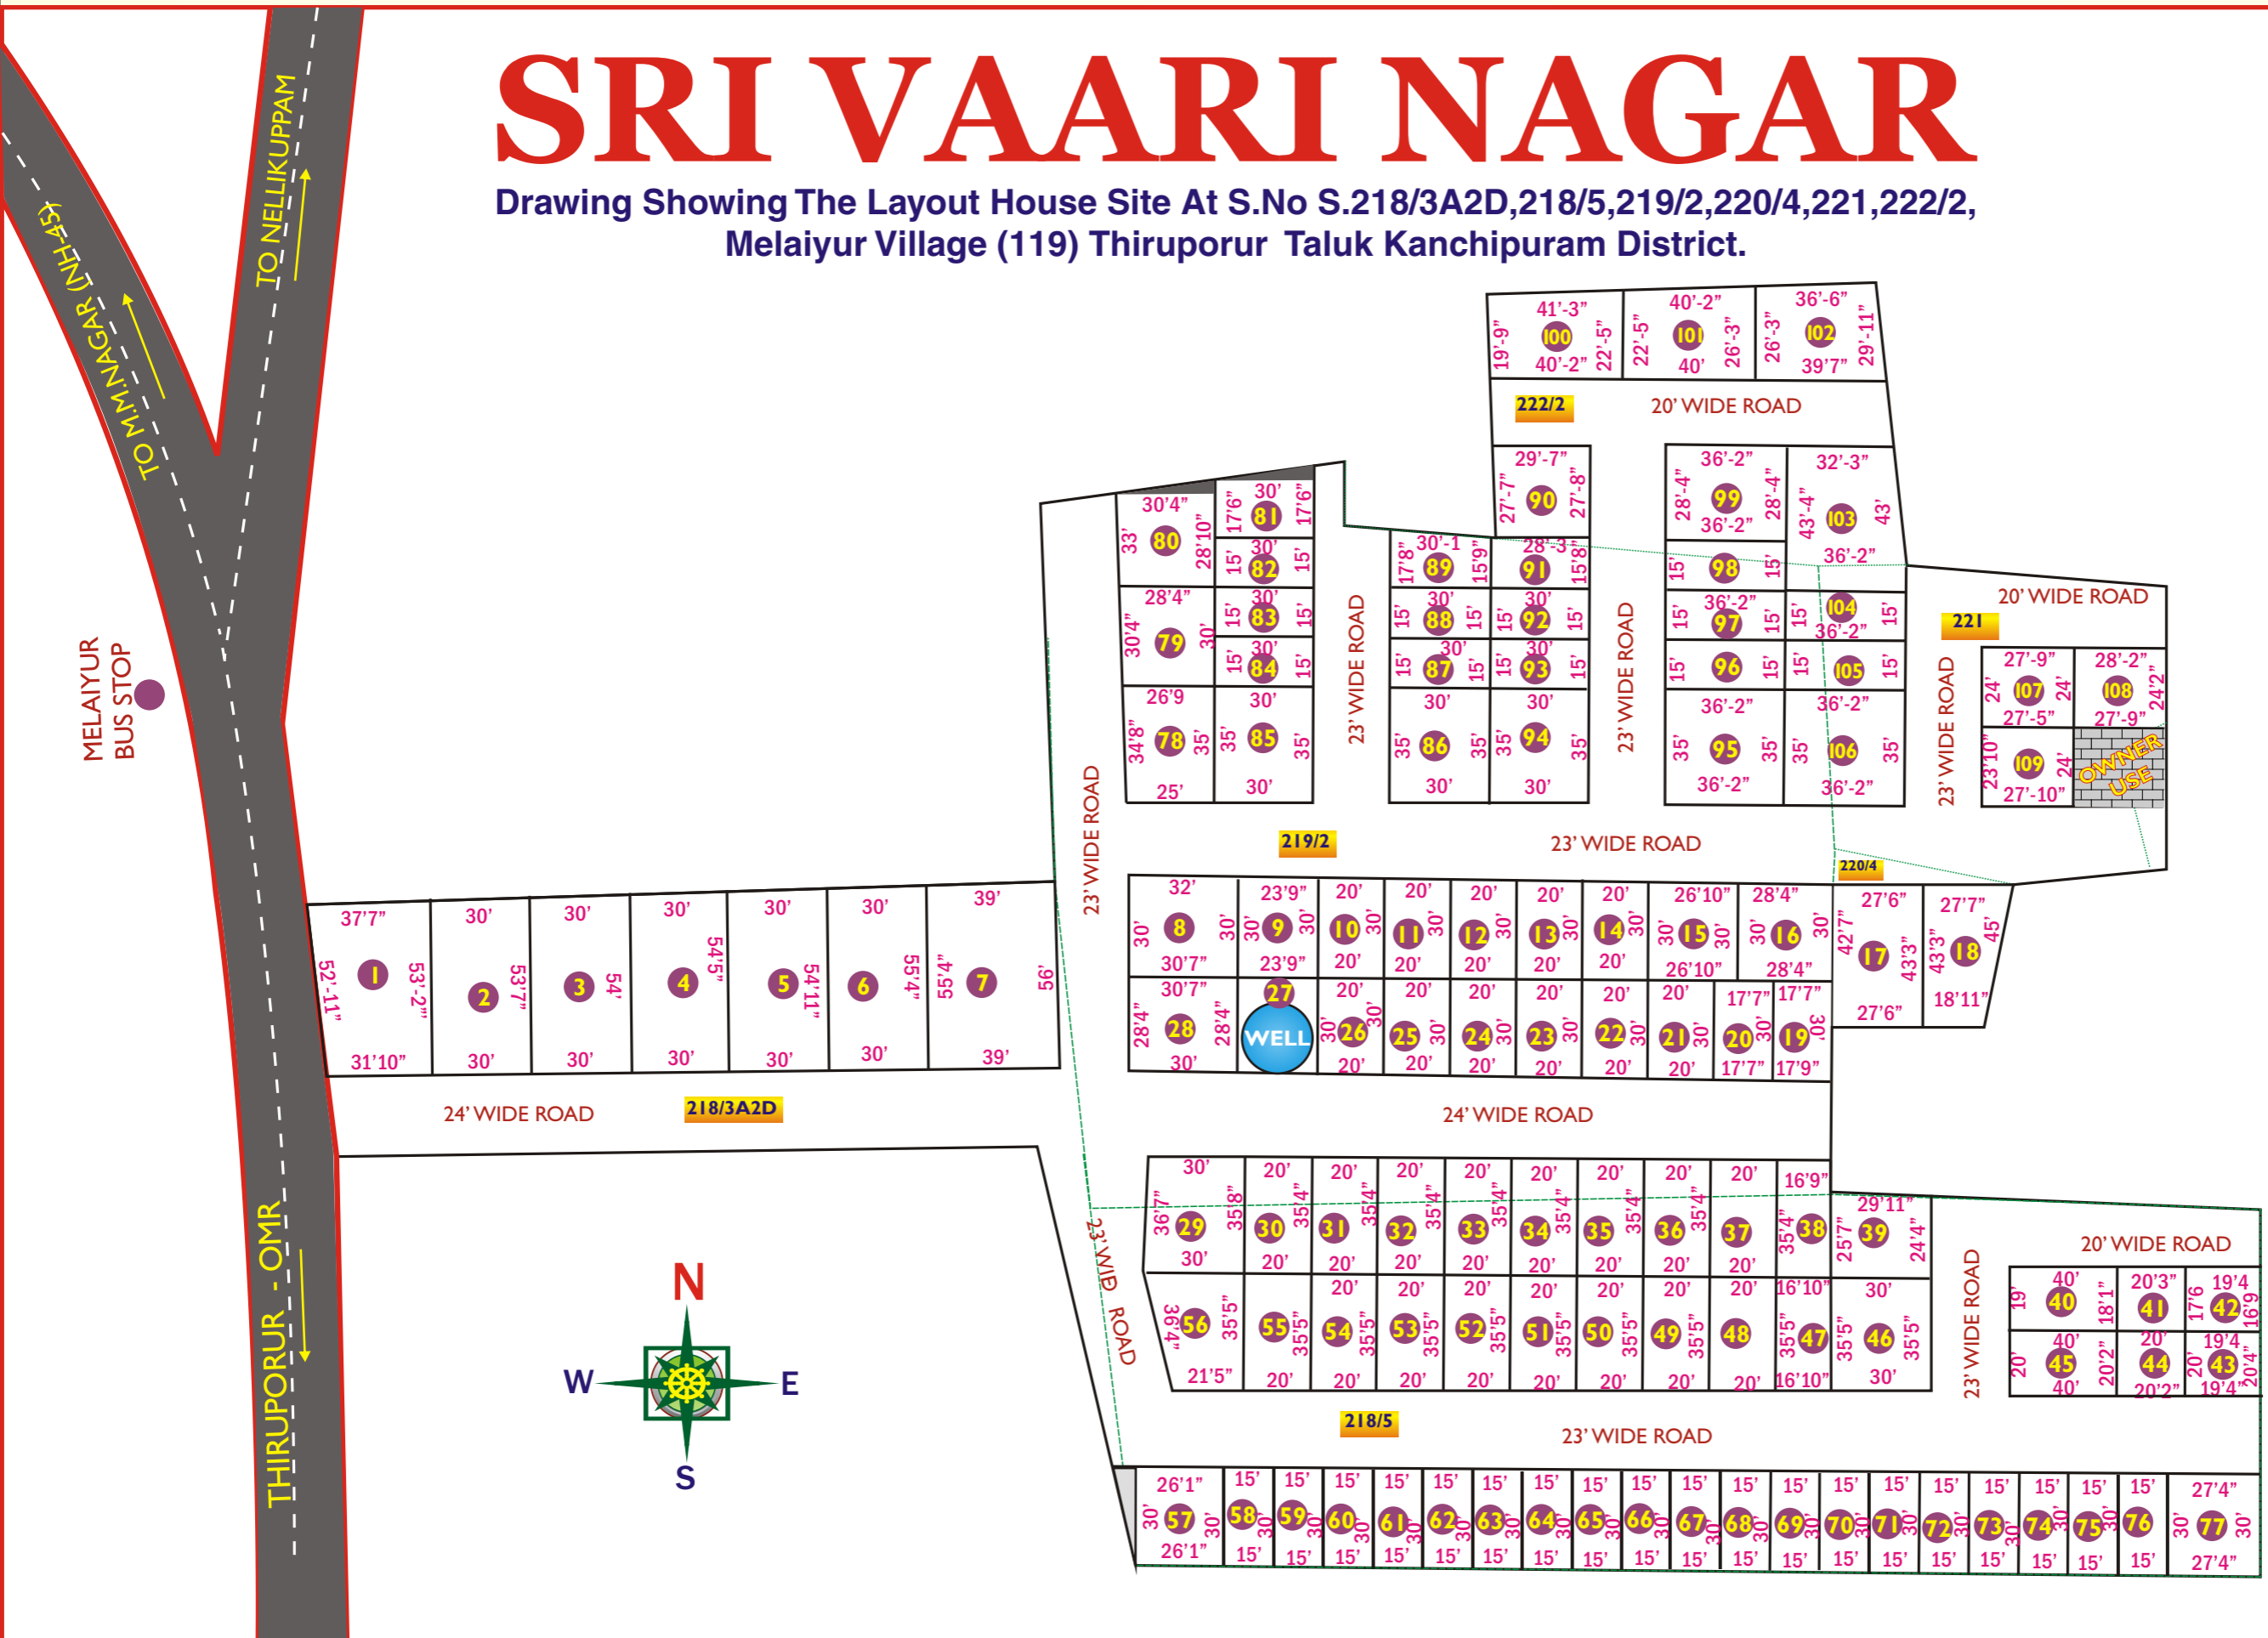

SRI VAARI NAGAR

NELLIKUPPAM - MELAIYUR

SRI VAARI NAGAR

Drawing Showing The Layout House Site At S.No S.218/3A2D,218/5,219/2,220/4,221,222/2, Melaiyur Village (119) Thiruporur Taluk Kanchipuram District.

PLOT DETAILS

TOTAL PLOTS 109

KEY PLAN NOT FOR SCALE

THIRUPORUR TEMPLE

THIRUPORUR BUS DEPO

CHENNAI

OMR

MAHABALIPURAM

KEY PLAN